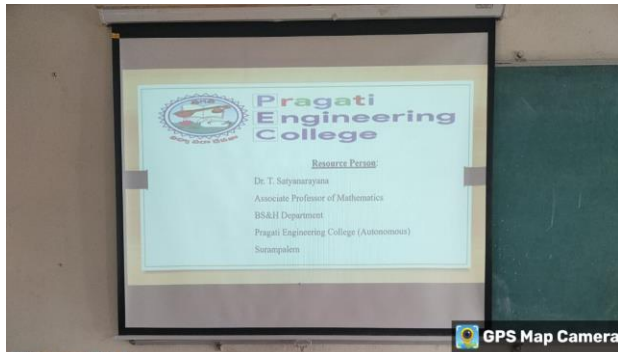

Surampalem, Andhra Pradesh, India
33M3+8V4, Surampalem, Andhra Pradesh 533437, India
Lat 17.083158°
Long 82.054182°
19/01/24 02:22 PM GMT +05:30