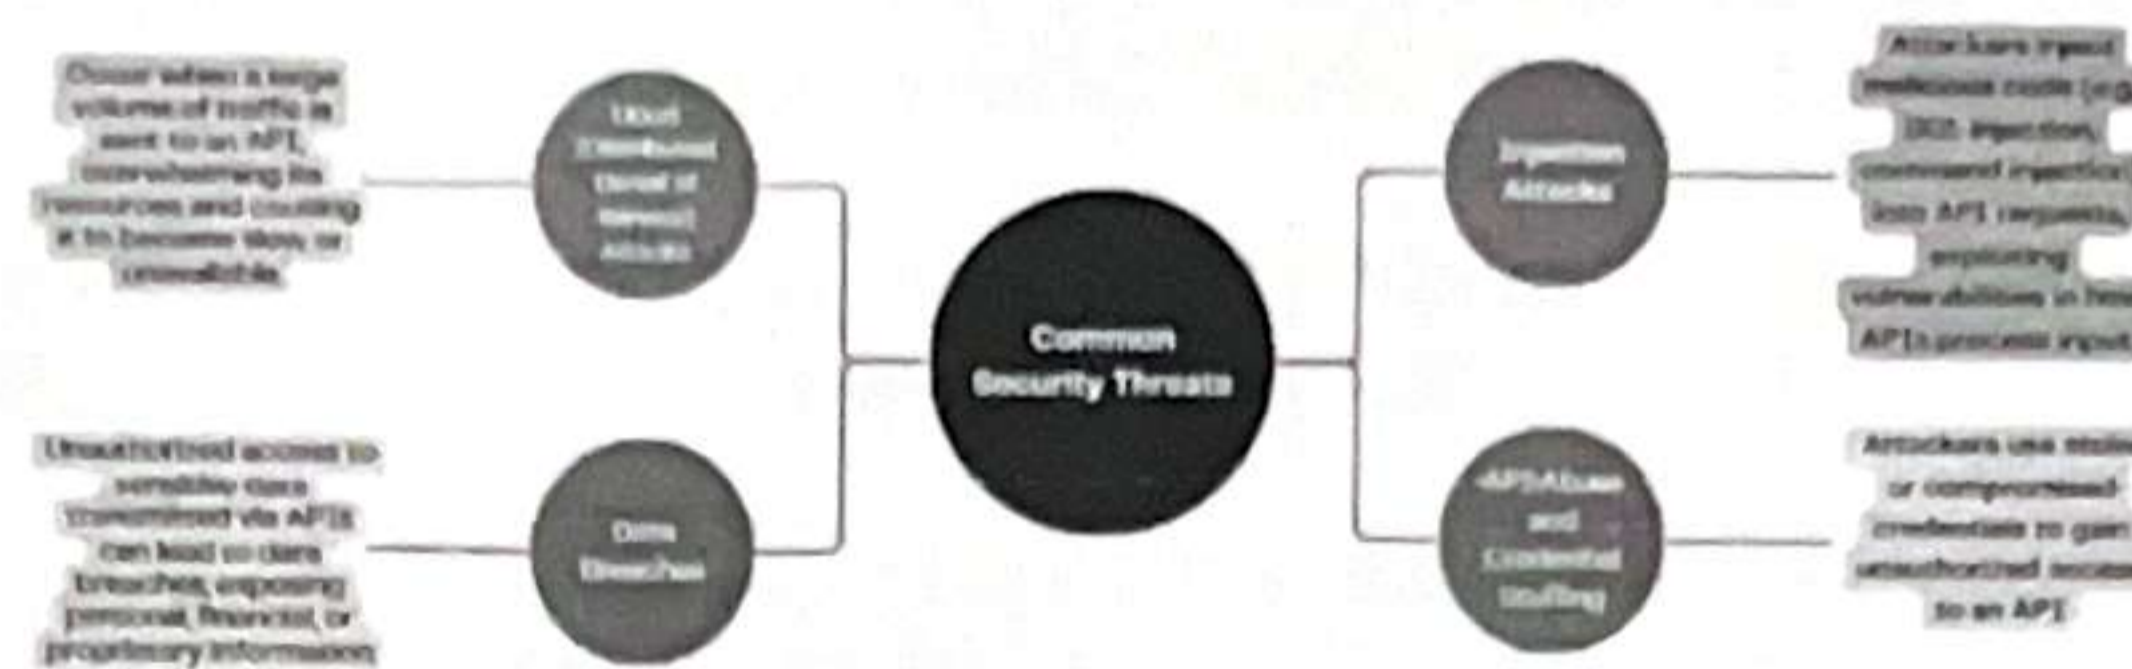

API Management important in Cloud Computing:

- Centralized Control
- Scalability and Flexibility

PRAGATI ENGINEERING COLLEGE

(AUTONOMOUS)

DEPARTMENT OF INFORMATION TECHNOLOGY

- Security and Compliance
- Enhanced Developer Experience

API Security in the Cloud

Security Best Practices

1. **OAuth (Open Authorization):** OAuth is an open standard for access delegation, allowing third-party services to access user information without exposing their credentials.
2. **JWT (JSON Web Tokens):** JWTs are a compact, URL-safe means of representing claims between two parties. They are often used for secure data transmission.
3. **API Keys:** API keys are unique identifiers assigned to clients to authenticate API requests.
4. **SSL/TLS Encryption:** SSL (Secure Sockets Layer) and TLS (Transport Layer Security) are cryptographic protocols that secure data transmitted over a network.
5. **Rate Limiting and Throttling:** These techniques control the number of API requests a client can make within a specified time frame.