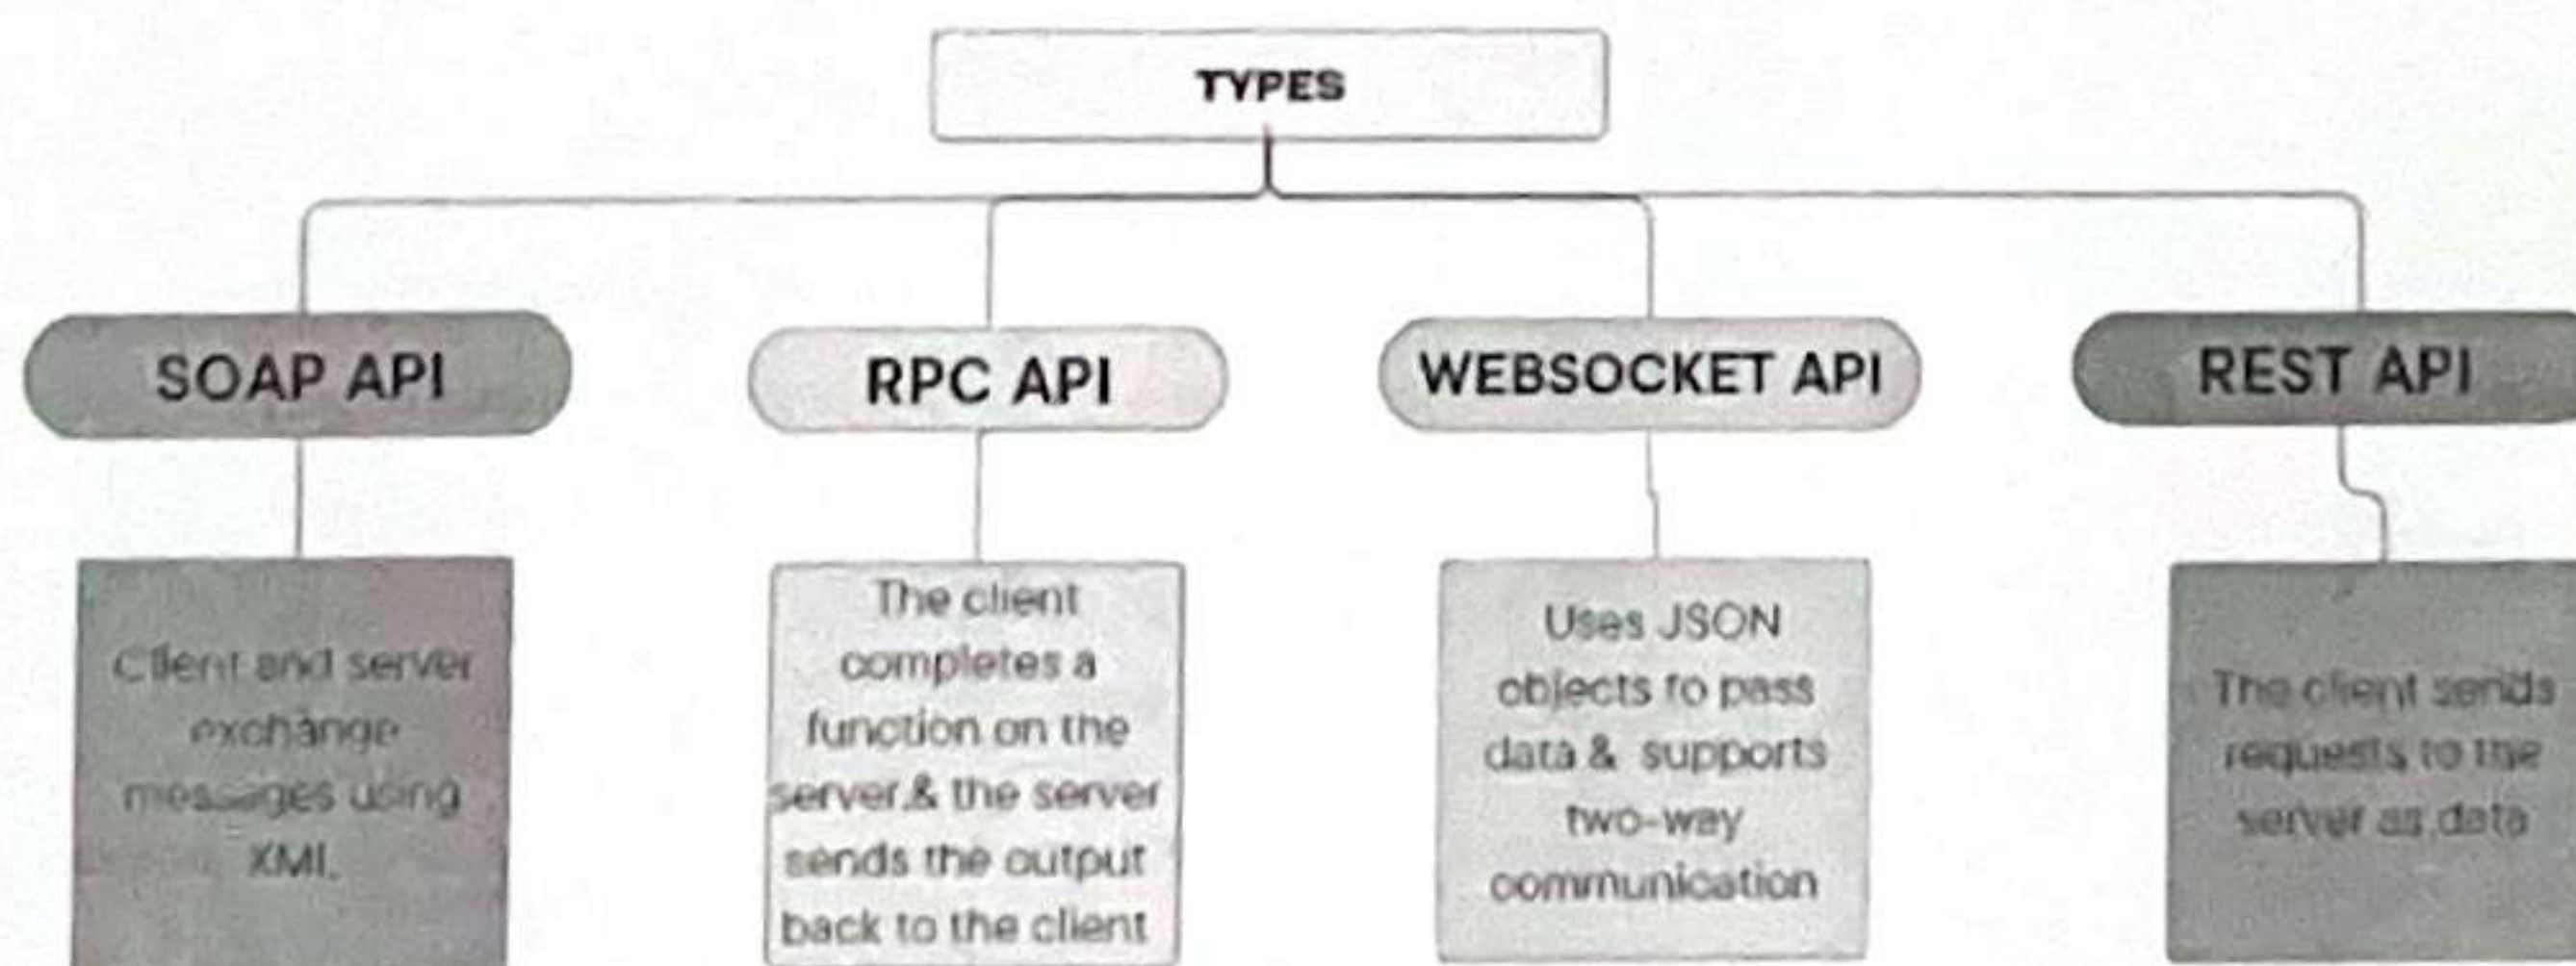

API Management important in Cloud Computing:

- Centralized Control
- Scalability and Flexibility

PRAGATI ENGINEERING COLLEGE

(AUTONOMOUS)

DEPARTMENT OF INFORMATION TECHNOLOGY

- Security and Compliance
- Enhanced Developer Experience

API Security in the Cloud

Security Best Practices

1. **OAuth (Open Authorization):** OAuth is an open standard for access delegation, allowing third-party services to access user information without exposing their credentials.
2. **JWT (JSON Web Tokens):** JWTs are a compact, URL-safe means of representing claims between two parties. They are often used for secure data transmission.
3. **API Keys:** API keys are unique identifiers assigned to clients to authenticate API requests.
4. **SSL/TLS Encryption:** SSL (Secure Sockets Layer) and TLS (Transport Layer Security) are cryptographic protocols that secure data transmitted over a network.
5. **Rate Limiting and Throttling:** These techniques control the number of API requests a client can make within a specified time frame.