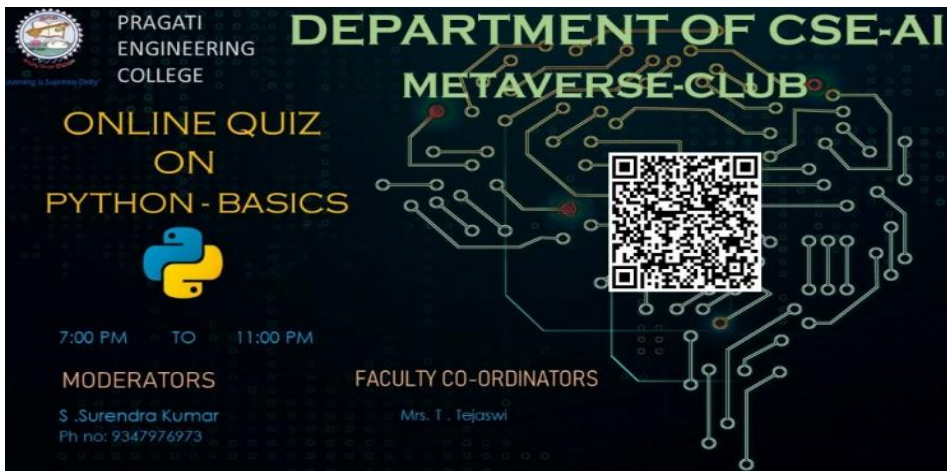

Name of the Event: Online quiz on python basics.

Topic: Variables

Student coordinator: S. Surendra Kumar

Date of the Event : 04-01-2023.

Time of the event: 7:00PM to 11:00PM.

Total Participants: 40

METAVERSE Club of CSE(Artificial Intelligence) Department have organized an online Quiz on Python Basics (Print Functions) on 04-01-2023. Mrs. T Tejasvi is the Faculty Coordinator and Mr. S Surendra Kumar is the Student Coordinator for the event. This event is conducted for all the students of our college in order to improve the programming skills and see that they improve their skills where they are lagging in order to achieve the goals. A total of 40 students have participated in the event and the following is the list of participants along with their score.

Details of Participants:

SI.NO.	ROLL NUMBER	YEAR	NAME OF THE STUDENT	SCORE
1.	21A31A4302	II	Alavala Deepika	2.00 / 10
2.	21A31A4352	II	M.CHARAN SAI	10.00 / 10
3.	21A31A4344	II	Devarakonda vamsi vardhan	10.00 / 10
4.	19A31A0163	IV	D sumedh sarma	6.00 / 10
5.	21A31A4321	II	Pothuri Sai Sushma	6.00 / 10