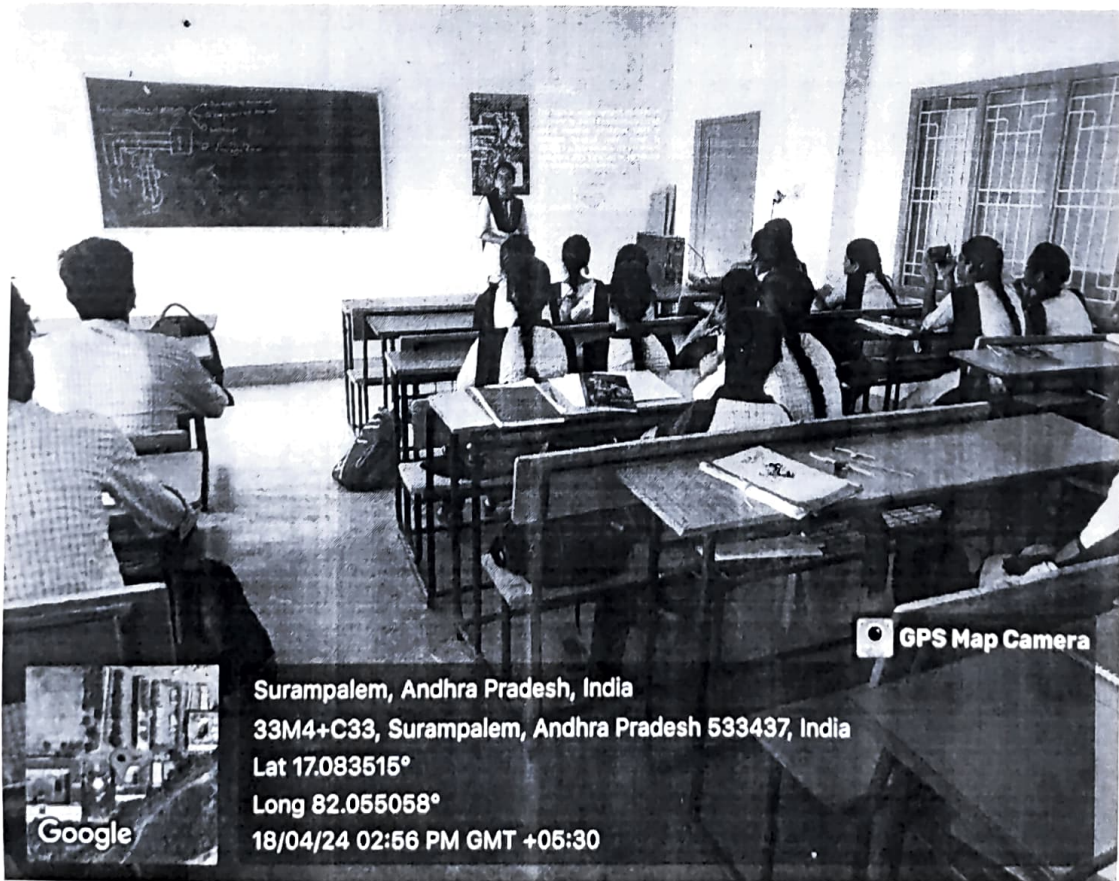

Learning is Supreme Duty

PRAGATI ENGINEERING COLLEGE

(Autonomous)

ADB Road, Surampalem, E.G.Dt., A.P. – 533 437

(Approved by AICTE, Permanently Affiliated to JNTUK, Kakinada)

(Recognized by UGC Under Sections 2(f) and 12 (B) of UGC act, 1956)

Ph: 08852 – 252233, 34. Website: www.pragati.ac.in

DEPARTMENT OF ELECTRICAL & ELECTRONICS ENGINEERING

Date:18-04-2024

REPORT ON SEMINAR

On 18-04-2024, the Institution of Engineers(India) of Department of Electrical & Electronics Engineering conducted Tech Seminar all the IInd EEE students participated actively share their ideas & views for implementation of electric vehicles for future.

Faculty Coordinator: Mr. S. NANI BABU (Asst Professor)

Student Coordinator: K. YASASWINI (II nd EEE A)

D. HARSHITHA (II nd EEE B)

Surampalem, Andhra Pradesh, India

33M4+C33, Surampalem, Andhra Pradesh 533437, India

Lat 17.083515°

Long 82.055058°

18/04/24 02:56 PM GMT +05:30

Google