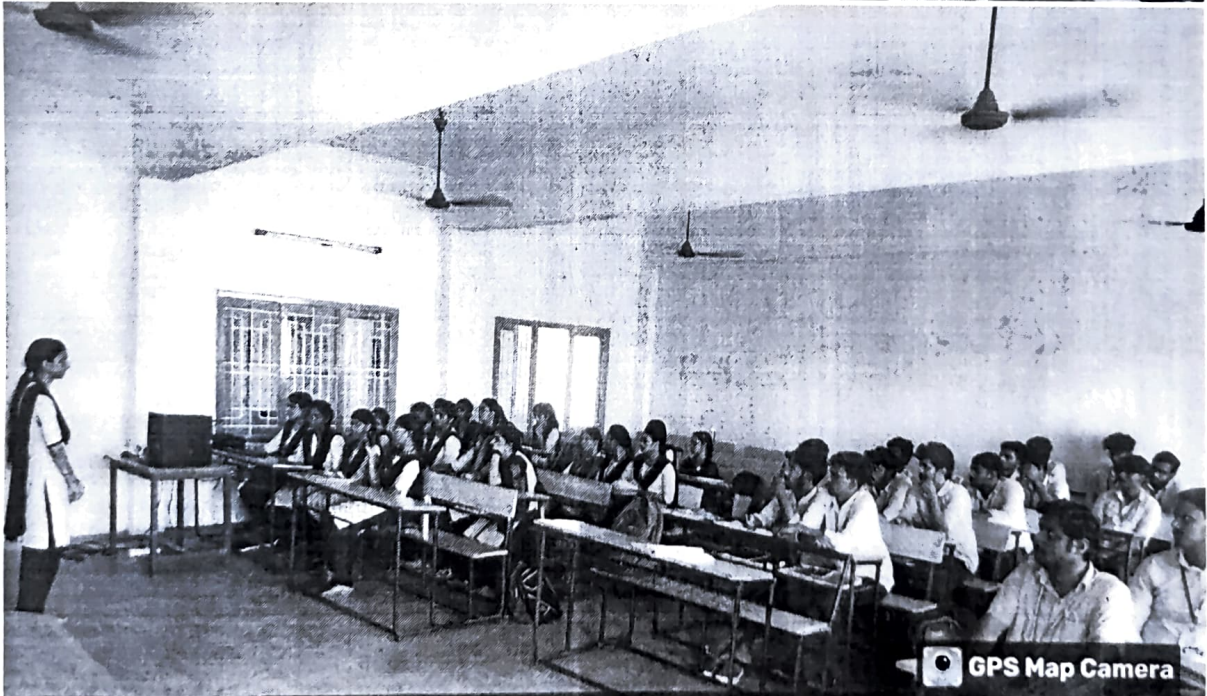

Google

Surampalem, Andhra Pradesh, India
33M4+C33, Surampalem, Andhra Pradesh 533437, India
Lat 17.08349°
Long 82.055056°
18/04/24 03:03 PM GMT +05:30

GPS Map Camera

PRAGATI ENGINEERING COLLEGE

(Autonomous)

ADB Road, Surampalem, E.G. Dist., A.P. - 533437

(Approved by AICTE, Permanently Affiliated to JNTUK, Kakinada)
(Recognized by UGC Under Sections 2(f) and 12 (B) of UGC act, 1956)
Ph. 08852 - 252233, 34 Website: www.pragati.ac.in

Learning is Supreme Duty

DEPARTMENT OF ELECTRICAL & ELECTRONICS ENGINEERING

Name of The Programme: Tech Seminary

Date: 18/4/24

S.NO	ROLL NUMBER	NAME OF THE STUDENT	SIGNATURE
1.	22A31A0205	A. Sri Vijaya	A. Sri Vijaya
2.	22A31A0210	K. Mahalakshmi	K. Mahalakshmi
3.	22A31A0216	L. Pushpaja	L. Pushpaja
4.	22A31A0207	B. Santhoshi	B. Santhoshi
5.	22A31A0259	K. Varshamohana Sai	K. Varshamohana Sai
6.	22A31A0254	B. Vana Tulasi	B. Vana Tulasi
7.	22A31A0271	U. L. Sadhika	U. L. Sadhika
8.	22A31A0262	K. Niharika	K. Niharika
9.	22A31A0255	D. Prameela	D. Prameela
10.	22A31A0256	D. Harshitha	D. Harshitha
11.	22A31A0257	G. Anjani	G. Anjani
12.	22A31A0263	M. Chandu Sriya	M. Chandu Sriya
13.	22A31A0272	P. Vijaya Lakshmi	P. Vijaya Lakshmi
14.	23A35A0222	S. Preethi Mani	S. Preethi Mani
15.	23A35A0218	B. Meghana	B. Meghana
16.	23A35A0221	P. Deepika	P. Deepika