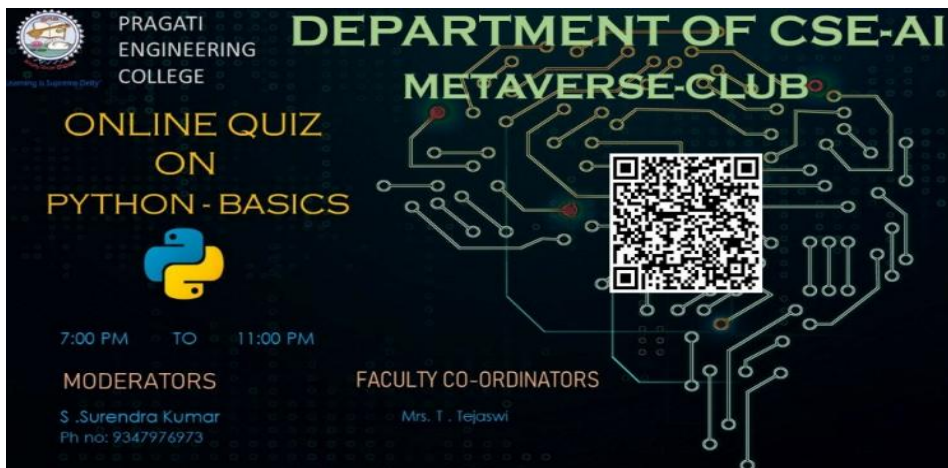

Our students successfully completed global certifications as Microsoft-Azure AI Engineer provided by Microsoft during the months of April & May.

LIST OF STUDENTS WHO COMPLETED GLOBAL CERTIFICATION:

Sl.NO.	ROLL NUMBER	YEAR	NAME OF THE STUDENT
1.	21A31A4303	II	A.V.S. Santoshi
2.	21A31A4305	II	D.Nohitha
3.	21A31A4310	II	K.Neelima
4.	21A31A4320	II	P.Geethika Deepthi
5.	21A31A4324	II	R.Nandini
6.	21A31A4329	II	Tejaswini .K
7.	21A31A4330	II	T. Bindu Madhavi
8.	21A31A4334	II	V.V.L.S.Harshitha Grandhi
9.	21A31A4336	II	V.D.S.M.Chandana
10.	21A31A4337	II	R.Dhanalakshmi
11.	21A31A4341	II	Ch. Sai Rithin
12.	21A31A4342	II	Ch. Raghuv eer Chowdary
13.	21A31A4344	II	D.Vamsi Vardhan
14.	21A31A4346	II	G.Jaswanth Sivaji
15.	21A31A4349	II	K.Dinesh Narayayna
16.	21A31A4351	II	M.Nanda Kishore
17.	21A31A4356	II	M.Charan Sai
18.	21A31A4357	II	P.V.V.S Rama Teja
19.	21A31A4358	II	P.Siva Sandeep
20.	21A31A4360	II	P.Ganesh
21.	22A35A4305	II	P. Satya Manikanta

Name of the Event: Online quiz on python basics.

Topic: Variables

Student coordinator: S. Surendra Kumar

Date of the Event : 04-01-2023.

Time of the event: 7:00PM to 11:00PM.

Total Participants: 40

METAVERSE Club of CSE(Artificial Intelligence) Department have organized an online Quiz on Python Basics (Print Functions) on 04-01-2023. Mrs. T Tejasvi is the Faculty Coordinator and Mr. S Surendra Kumar is the Student Coordinator for the event. This event is conducted for all the students of our college